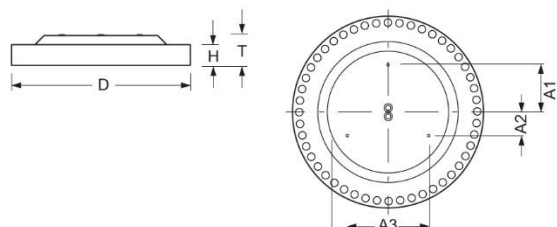

Surface-mounted luminaire. Round aluminium profile, texture painted. Suitable for ceiling and wall mounting. Housing colour white aluminium RAL 9006. Direct/indirect distribution. Homogenous illumination by satinised special acrylic pane with high transmission. Indirect ratio for a smooth ceiling/wall illumination. Electrical connection via five-pole feed-in and connection terminal with plug-in technology, with integrated protective earth connection and unlocking button, suitable for rigid and flexible cables up to 2,5mm². Easy mounting due to bayonet lock and plug & play connection.

- Article No.: 4676136686
- Housing material: Aluminium
- Housing colour: white aluminium RAL 9006
- Light distribution: direct/indirect distribution
- Type of installation: Individual surface mounting
- Certification mark: IP 20, Protection class I, Indoor, CE

Dimensions

- Dimensions LxWxH/DxH: 600 x 69 (mm)
- Depth: 102 (mm)
- Mounting distance A1: 150 (mm)
- Mounting distance A2: 75 (mm)
- Mounting distance A3: 260 (mm)
- Weight (net): 7.5 (kg)

Lighting/Electrical