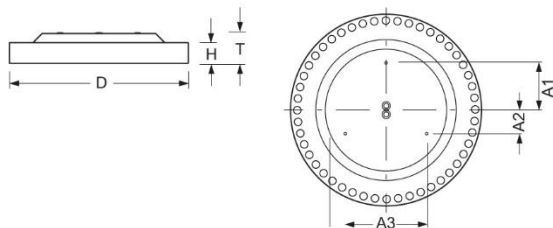

Surface-mounted luminaire. Round aluminium profile, texture painted. Suitable for ceiling and wall mounting. Housing colour black RAL 9005. Direct/indirect distribution. Homogenous illumination by satinised special acrylic pane with high transmission. Indirect ratio for a smooth ceiling/wall illumination. Electrical connection via five-pole feed-in and connection terminal with plug-in technology, with integrated protective earth connection and unlocking button, suitable for rigid and flexible cables up to 2,5mm². Easy mounting due to bayonet lock and plug & play connection.

- Article No.: 4676136684
- Housing material: Aluminium
- Housing colour: black RAL 9005
- Light distribution: direct/indirect distribution
- Type of installation: Individual surface mounting
- Certification mark: IP 20, Protection class I, Indoor, CE

Dimensions

- Dimensions LxWxH/DxH: 600 x 69 (mm)
- Depth: 102 (mm)
- Mounting distance A1: 150 (mm)
- Mounting distance A2: 75 (mm)
- Mounting distance A3: 260 (mm)
- Weight (net): 7.5 (kg)

Lighting/Electrical