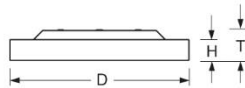

- Article No.: 4686174186
- Housing material: Aluminium
- Housing colour: white aluminium RAL 9006
- Light distribution: direct distribution
- Type of installation: Individual surface mounting
- Certification mark: IP 20, Protection class I, Indoor, CE

## Dimensions

- Dimensions LxWxH/DxH: 600 x 69 (mm)
- Depth: 102 (mm)
- Mounting distance A1: 150 (mm)
- Mounting distance A2: 75 (mm)
- Mounting distance A3: 260 (mm)
- Weight (net): 7.5 (kg)