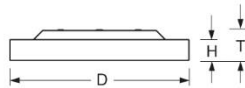

- Article No.: 4686174180
- Housing material: Aluminium
- Housing colour: traffic white RAL 9016
- Light distribution: direct distribution
- Type of installation: Individual surface mounting
- Certification mark: IP 20, Protection class I, Indoor, CE

## Dimensions

- Dimensions LxWxH/DxH: 600 x 69 (mm)
- Depth: 102 (mm)
- Mounting distance A1: 150 (mm)
- Mounting distance A2: 75 (mm)
- Mounting distance A3: 260 (mm)
- Weight (net): 7.5 (kg)