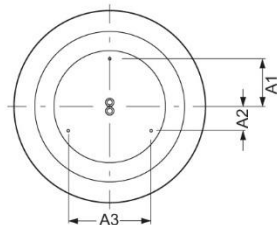

Surface-mounted luminaire. Round aluminium profile, texture painted. Suitable for ceiling and wall mounting. Housing colour traffic white RAL 9016. Direct distribution. Homogenous illumination by satinised special acrylic pane with high transmission. Electrical connection via three-pole feed-in and connection terminal with plug-in technology, with integrated protective earth connection and unlocking button, suitable for rigid and flexible cables up to 2,5mm<sup>2</sup>. Easy mounting due to bayonet lock and plug & play connection.

- Article No.: 4686174180
- Housing material: Aluminium
- Housing colour: traffic white RAL 9016
- Light distribution: direct distribution
- Type of installation: Individual surface mounting
- Certification mark: IP 20, Protection class I, Indoor, CE

## Dimensions

- Dimensions LxWxH/DxH: 600 x 69 (mm)
- Depth: 102 (mm)
- Mounting distance A1: 150 (mm)
- Mounting distance A2: 75 (mm)
- Mounting distance A3: 260 (mm)
- Weight (net): 7.5 (kg)