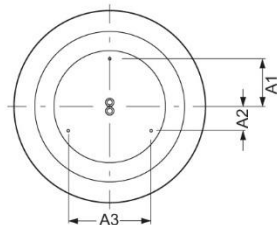

Surface-mounted luminaire. Round aluminium profile, texture painted. Suitable for ceiling and wall mounting. Housing colour black RAL 9005. Direct distribution. Homogenous illumination by satinised special acrylic pane with high transmission. Electrical connection via three-pole feed-in and connection terminal with plug-in technology, with integrated protective earth connection and unlocking button, suitable for rigid and flexible cables up to 2,5mm<sup>2</sup>. Easy mounting due to bayonet lock and plug & play connection.

- Article No.: 4686174184
- Housing material: Aluminium
- Housing colour: black RAL 9005
- Light distribution: direct distribution
- Type of installation: Individual surface mounting
- Certification mark: IP 20, Protection class I, Indoor, CE

## Dimensions

- Dimensions LxWxH/DxH: 600 x 69 (mm)
- Depth: 102 (mm)
- Mounting distance A1: 150 (mm)
- Mounting distance A2: 75 (mm)
- Mounting distance A3: 260 (mm)
- Weight (net): 7.5 (kg)