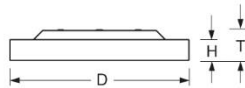

## Dimensions

- Dimensions LxWxH/DxH: 600 x 69 (mm)
- Depth: 102 (mm)
- Mounting distance A1: 150 (mm)
- Mounting distance A2: 75 (mm)
- Mounting distance A3: 260 (mm)
- Weight (net): 7.5 (kg)