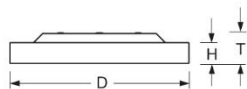

- Article No.: 4686176686
- Housing material: Aluminium
- Housing colour: white aluminium RAL 9006
- Light distribution: direct distribution
- Type of installation: Individual surface mounting
- Certification mark: IP 20, Protection class I, Indoor, CE

Dimensions

- Dimensions LxWxH/DxH: 600 x 69 (mm)
- Depth: 102 (mm)
- Mounting distance A1: 150 (mm)
- Mounting distance A2: 75 (mm)
- Mounting distance A3: 260 (mm)
- Weight (net): 7.5 (kg)

Lighting/Electrical