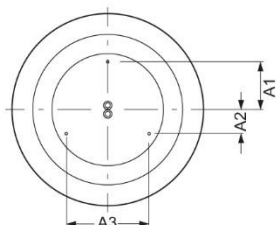

Surface-mounted luminaire. Round aluminium profile, texture painted. Suitable for ceiling and wall mounting. Housing colour white aluminium RAL 9006. Direct distribution. Homogenous illumination by satinised special acrylic pane with high transmission. Electrical connection via five-pole feed-in and connection terminal with plug-in technology, with integrated protective earth connection and unlocking button, suitable for rigid and flexible cables up to 2,5mm². Easy mounting due to bayonet lock and plug & play connection.

- Article No.: 4686176686
- Housing material: Aluminium
- Housing colour: white aluminium RAL 9006
- Light distribution: direct distribution
- Type of installation: Individual surface mounting
- Certification mark: IP 20, Protection class I, Indoor, CE

Dimensions

- Dimensions LxWxH/DxH: 600 x 69 (mm)
- Depth: 102 (mm)
- Mounting distance A1: 150 (mm)
- Mounting distance A2: 75 (mm)
- Mounting distance A3: 260 (mm)
- Weight (net): 7.5 (kg)

Lighting/Electrical