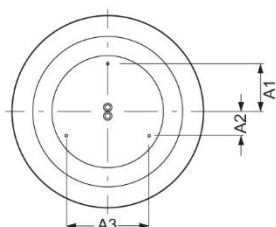

Surface-mounted luminaire. Round aluminium profile, texture painted. Suitable for ceiling and wall mounting. Housing colour traffic white RAL 9016. Direct distribution. Homogenous illumination by satinised special acrylic pane with high transmission. Electrical connection via five-pole feed-in and connection terminal with plug-in technology, with integrated protective earth connection and unlocking button, suitable for rigid and flexible cables up to 2,5mm². Easy mounting due to bayonet lock and plug & play connection.

- Article No.: 4686176680
- Housing material: Aluminium
- Housing colour: traffic white RAL 9016
- Light distribution: direct distribution
- Type of installation: Individual surface mounting
- Certification mark: IP 20, Protection class I, Indoor, CE

Dimensions

- Dimensions LxWxH/DxH: 600 x 69 (mm)
- Depth: 102 (mm)
- Mounting distance A1: 150 (mm)
- Mounting distance A2: 75 (mm)
- Mounting distance A3: 260 (mm)
- Weight (net): 7.5 (kg)

Lighting/Electrical