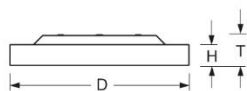

- Article No.: 4686176680
- Housing material: Aluminium
- Housing colour: traffic white RAL 9016
- Light distribution: direct distribution
- Type of installation: Individual surface mounting
- Certification mark: IP 20, Protection class I, Indoor, CE

Dimensions

- Dimensions LxWxH/DxH: 600 x 69 (mm)
- Depth: 102 (mm)
- Mounting distance A1: 150 (mm)
- Mounting distance A2: 75 (mm)
- Mounting distance A3: 260 (mm)
- Weight (net): 7.5 (kg)

Lighting/Electrical