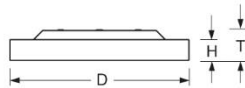

Dimensions

- Dimensions LxWxH/DxH: 600 x 69 (mm)
- Depth: 102 (mm)
- Mounting distance A1: 150 (mm)
- Mounting distance A2: 75 (mm)
- Mounting distance A3: 260 (mm)
- Weight (net): 7.5 (kg)

Lighting/Electrical

- Placement: LED, Colour rendering/Light colour CRI ≥ 90 / 4000K
- Direct/Indirect: 100 % / 0 %
- UGR lat/lon: 23.6 / 23.6
- Luminaire luminous flux: 6500 (lm)
- LED service life: 050000h L80/B10
- Luminaire luminous efficacy: 125 (lm/W)
- System output: 52 (W)
- Controller: Electronic driver DALI (1 pcs.)
- Mains voltage max.: 230 V / 50 Hz
- Energy efficiency class: C