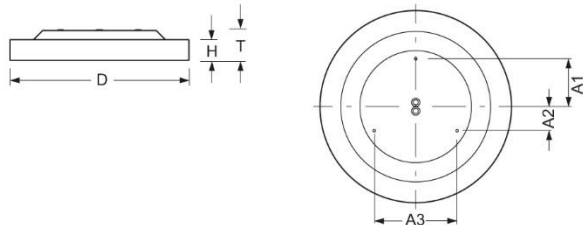

Surface-mounted luminaire. Round aluminium profile, texture painted. Suitable for ceiling and wall mounting. Housing colour white aluminium RAL 9006. Direct distribution. Homogenous illumination by satinised special acrylic pane with high transmission. Electrical connection via three-pole feed-in and connection terminal with plug-in technology, with integrated protective earth connection and unlocking button, suitable for rigid and flexible cables up to 2,5mm². Easy mounting due to bayonet lock and plug & play connection.

- Article No.: 4686144186
- Housing material: Aluminium
- Housing colour: white aluminium RAL 9006
- Light distribution: direct distribution
- Type of installation: Individual surface mounting
- Certification mark: IP 20, Protection class I, Indoor, CE

Dimensions

- Dimensions LxWxH/DxH: 600 x 69 (mm)
- Depth: 102 (mm)
- Mounting distance A1: 150 (mm)
- Mounting distance A2: 75 (mm)
- Mounting distance A3: 260 (mm)
- Weight (net): 7.5 (kg)

Lighting/Electrical

- Placement: LED, Colour rendering/Light colour CRI ≥ 80 / 4000K
- Direct/Indirect: 100 % / 0 %
- UGR lat/lon: 23.5 / 23.5
- Luminaire luminous flux: 6300 (lm)
- LED service life: 050000h L80/B10
- Luminaire luminous efficacy: 137 (lm/W)
- System output: 46 (W)
- Controller: Electronic driver (1 pcs.)
- Mains voltage max.: 230 V / 50 Hz
- Energy efficiency class: C