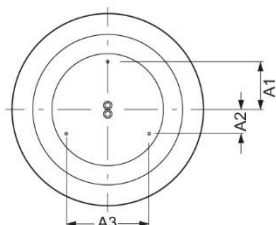

Surface-mounted luminaire. Round aluminium profile, texture painted. Suitable for ceiling and wall mounting. Housing colour traffic white RAL 9016. Direct distribution. Homogenous illumination by satinised special acrylic pane with high transmission. Electrical connection via three-pole feed-in and connection terminal with plug-in technology, with integrated protective earth connection and unlocking button, suitable for rigid and flexible cables up to 2,5mm². Easy mounting due to bayonet lock and plug & play connection.

- Article No.: 4686144180
- Housing material: Aluminium
- Housing colour: traffic white RAL 9016
- Light distribution: direct distribution
- Type of installation: Individual surface mounting
- Certification mark: IP 20, Protection class I, Indoor, CE

Dimensions

- Dimensions LxWxH/DxH: 600 x 69 (mm)
- Depth: 102 (mm)
- Mounting distance A1: 150 (mm)
- Mounting distance A2: 75 (mm)
- Mounting distance A3: 260 (mm)
- Weight (net): 7.5 (kg)

Lighting/Electrical