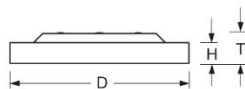

- Article No.: 4686144180
- Housing material: Aluminium
- Housing colour: traffic white RAL 9016
- Light distribution: direct distribution
- Type of installation: Individual surface mounting
- Certification mark: IP 20, Protection class I, Indoor, CE

Dimensions

- Dimensions LxWxH/DxH: 600 x 69 (mm)
- Depth: 102 (mm)
- Mounting distance A1: 150 (mm)
- Mounting distance A2: 75 (mm)
- Mounting distance A3: 260 (mm)
- Weight (net): 7.5 (kg)

Lighting/Electrical