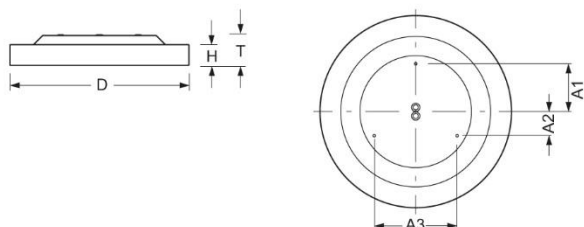

Surface-mounted luminaire. Round aluminium profile, texture painted. Suitable for ceiling and wall mounting. Housing colour black RAL 9005. Direct distribution. Homogenous illumination by satinised special acrylic pane with high transmission. Electrical connection via three-pole feed-in and connection terminal with plug-in technology, with integrated protective earth connection and unlocking button, suitable for rigid and flexible cables up to 2,5mm<sup>2</sup>. Easy mounting due to bayonet lock and plug & play connection.

- Article No.: 4686144184
- Housing material: Aluminium
- Housing colour: black RAL 9005
- Light distribution: direct distribution
- Type of installation: Individual surface mounting
- Certification mark: IP 20, Protection class I, Indoor, CE

## Dimensions

- Dimensions LxWxH/DxH: 600 x 69 (mm)
- Depth: 102 (mm)
- Mounting distance A1: 150 (mm)
- Mounting distance A2: 75 (mm)
- Mounting distance A3: 260 (mm)
- Weight (net): 7.5 (kg)