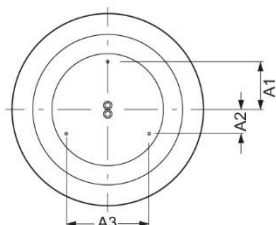

Surface-mounted luminaire. Round aluminium profile, texture painted. Suitable for ceiling and wall mounting. Housing colour white aluminium RAL 9006. Direct distribution. Homogenous illumination by satinised special acrylic pane with high transmission. Electrical connection via five-pole feed-in and connection terminal with plug-in technology, with integrated protective earth connection and unlocking button, suitable for rigid and flexible cables up to 2,5mm². Easy mounting due to bayonet lock and plug & play connection.

- Article No.: 4686146686
- Housing material: Aluminium
- Housing colour: white aluminium RAL 9006
- Light distribution: direct distribution
- Type of installation: Individual surface mounting
- Certification mark: IP 20, Protection class I, Indoor, CE

Dimensions

- Dimensions LxWxH/DxH: 600 x 69 (mm)
- Depth: 102 (mm)
- Mounting distance A1: 150 (mm)
- Mounting distance A2: 75 (mm)
- Mounting distance A3: 260 (mm)
- Weight (net): 7.5 (kg)

Lighting/Electrical