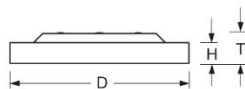

- Article No.: 4686146686
- Housing material: Aluminium
- Housing colour: white aluminium RAL 9006
- Light distribution: direct distribution
- Type of installation: Individual surface mounting
- Certification mark: IP 20, Protection class I, Indoor, CE

Dimensions

- Dimensions LxWxH/DxH: 600 x 69 (mm)
- Depth: 102 (mm)
- Mounting distance A1: 150 (mm)
- Mounting distance A2: 75 (mm)
- Mounting distance A3: 260 (mm)
- Weight (net): 7.5 (kg)

Lighting/Electrical