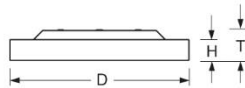

- Article No.: 4686146680
- Housing material: Aluminium
- Housing colour: traffic white RAL 9016
- Light distribution: direct distribution
- Type of installation: Individual surface mounting
- Certification mark: IP 20, Protection class I, Indoor, CE

Dimensions

- Dimensions LxWxH/DxH: 600 x 69 (mm)
- Depth: 102 (mm)
- Mounting distance A1: 150 (mm)
- Mounting distance A2: 75 (mm)
- Mounting distance A3: 260 (mm)
- Weight (net): 7.5 (kg)

Lighting/Electrical

- Placement: LED, Colour rendering/Light colour CRI ≥ 80 / 4000K
- Direct/Indirect: 100 % / 0 %
- UGR lat/lon: 23.5 / 23.5
- Luminaire luminous flux: 6300 (lm)
- LED service life: 050000h L80/B10
- Luminaire luminous efficacy: 137 (lm/W)
- System output: 46 (W)
- Controller: Electronic driver DALI (1 pcs.)
- Mains voltage max.: 230 V / 50 Hz
- Energy efficiency class: C