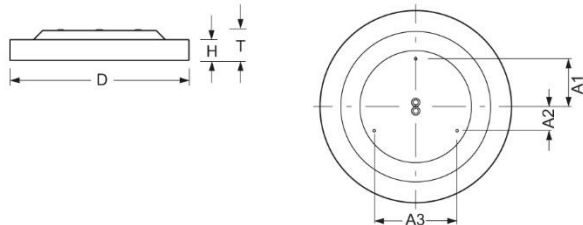

Surface-mounted luminaire. Round aluminium profile, texture painted. Suitable for ceiling and wall mounting. Housing colour black RAL 9005. Direct distribution. Homogenous illumination by satinised special acrylic pane with high transmission. Electrical connection via five-pole feed-in and connection terminal with plug-in technology, with integrated protective earth connection and unlocking button, suitable for rigid and flexible cables up to 2,5mm<sup>2</sup>. Easy mounting due to bayonet lock and plug & play connection.

- Article No.: 4686146684
- Housing material: Aluminium
- Housing colour: black RAL 9005
- Light distribution: direct distribution
- Type of installation: Individual surface mounting
- Certification mark: IP 20, Protection class I, Indoor, CE

## Dimensions

- Dimensions LxWxH/DxH: 600 x 69 (mm)
- Depth: 102 (mm)
- Mounting distance A1: 150 (mm)
- Mounting distance A2: 75 (mm)
- Mounting distance A3: 260 (mm)
- Weight (net): 7.5 (kg)