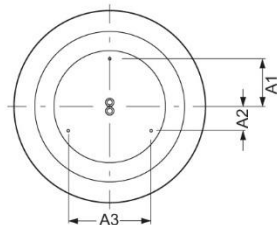

Surface-mounted luminaire. Round aluminium profile, texture painted. Suitable for ceiling and wall mounting. Housing colour white aluminium RAL 9006. Direct distribution. Homogenous illumination by satinised special acrylic pane with high transmission. Electrical connection via three-pole feed-in and connection terminal with plug-in technology, with integrated protective earth connection and unlocking button, suitable for rigid and flexible cables up to 2,5mm². Easy mounting due to bayonet lock and plug & play connection.

- Article No.: 4686154186
- Housing material: Aluminium
- Housing colour: white aluminium RAL 9006
- Light distribution: direct distribution
- Type of installation: Individual surface mounting
- Certification mark: IP 20, Protection class I, Indoor, CE

Dimensions

- Dimensions LxWxH/DxH: 600 x 69 (mm)
- Depth: 102 (mm)
- Mounting distance A1: 150 (mm)
- Mounting distance A2: 75 (mm)
- Mounting distance A3: 260 (mm)
- Weight (net): 7.5 (kg)

Lighting/Electrical