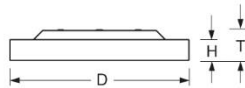

- Article No.: 4686154186
- Housing material: Aluminium
- Housing colour: white aluminium RAL 9006
- Light distribution: direct distribution
- Type of installation: Individual surface mounting
- Certification mark: IP 20, Protection class I, Indoor, CE

Dimensions

- Dimensions LxWxH/DxH: 600 x 69 (mm)
- Depth: 102 (mm)
- Mounting distance A1: 150 (mm)
- Mounting distance A2: 75 (mm)
- Mounting distance A3: 260 (mm)
- Weight (net): 7.5 (kg)

Lighting/Electrical

- Placement: LED, Colour rendering/Light colour CRI ≥ 90 / 3000K
- Direct/Indirect: 100 % / 0 %
- UGR lat/lon: 23.5 / 23.5
- Luminaire luminous flux: 6200 (lm)
- LED service life: 050000h L80/B10
- Luminaire luminous efficacy: 120 (lm/W)
- System output: 52 (W)
- Controller: Electronic driver (1 pcs.)
- Mains voltage max.: 230 V / 50 Hz
- Energy efficiency class: D