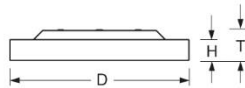

- Article No.: 4686154180
- Housing material: Aluminium
- Housing colour: traffic white RAL 9016
- Light distribution: direct distribution
- Type of installation: Individual surface mounting
- Certification mark: IP 20, Protection class I, Indoor, CE

## Dimensions

- Dimensions LxWxH/DxH: 600 x 69 (mm)
- Depth: 102 (mm)
- Mounting distance A1: 150 (mm)
- Mounting distance A2: 75 (mm)
- Mounting distance A3: 260 (mm)
- Weight (net): 7.5 (kg)