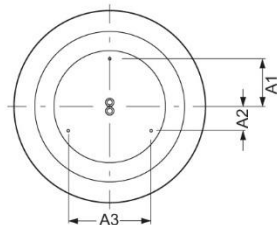

Surface-mounted luminaire. Round aluminium profile, texture painted. Suitable for ceiling and wall mounting. Housing colour traffic white RAL 9016. Direct distribution. Homogenous illumination by satinised special acrylic pane with high transmission. Electrical connection via three-pole feed-in and connection terminal with plug-in technology, with integrated protective earth connection and unlocking button, suitable for rigid and flexible cables up to 2,5mm<sup>2</sup>. Easy mounting due to bayonet lock and plug & play connection.

- Article No.: 4686154180
- Housing material: Aluminium
- Housing colour: traffic white RAL 9016
- Light distribution: direct distribution
- Type of installation: Individual surface mounting
- Certification mark: IP 20, Protection class I, Indoor, CE

## Dimensions

- Dimensions LxWxH/DxH: 600 x 69 (mm)
- Depth: 102 (mm)
- Mounting distance A1: 150 (mm)
- Mounting distance A2: 75 (mm)
- Mounting distance A3: 260 (mm)
- Weight (net): 7.5 (kg)