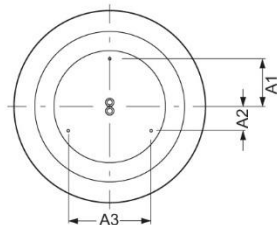

Surface-mounted luminaire. Round aluminium profile, texture painted. Suitable for ceiling and wall mounting. Housing colour black RAL 9005. Direct distribution. Homogenous illumination by satinised special acrylic pane with high transmission. Electrical connection via three-pole feed-in and connection terminal with plug-in technology, with integrated protective earth connection and unlocking button, suitable for rigid and flexible cables up to 2,5mm². Easy mounting due to bayonet lock and plug & play connection.

- Article No.: 4686154184
- Housing material: Aluminium
- Housing colour: black RAL 9005
- Light distribution: direct distribution
- Type of installation: Individual surface mounting
- Certification mark: IP 20, Protection class I, Indoor, CE

Dimensions

- Dimensions LxWxH/DxH: 600 x 69 (mm)
- Depth: 102 (mm)
- Mounting distance A1: 150 (mm)
- Mounting distance A2: 75 (mm)
- Mounting distance A3: 260 (mm)
- Weight (net): 7.5 (kg)

Lighting/Electrical