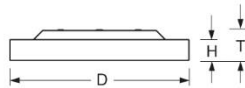

Dimensions

- Dimensions LxWxH/DxH: 600 x 69 (mm)
- Depth: 102 (mm)
- Mounting distance A1: 150 (mm)
- Mounting distance A2: 75 (mm)
- Mounting distance A3: 260 (mm)
- Weight (net): 7.5 (kg)

Lighting/Electrical

- Placement: LED, Colour rendering/Light colour CRI ≥ 90 / 3000K
- Direct/Indirect: 100 % / 0 %
- UGR lat/lon: 23.5 / 23.5
- Luminaire luminous flux: 6200 (lm)
- LED service life: 050000h L80/B10
- Luminaire luminous efficacy: 120 (lm/W)
- System output: 52 (W)
- Controller: Electronic driver (1 pcs.)
- Mains voltage max.: 230 V / 50 Hz
- Energy efficiency class: D