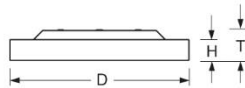

Surface-mounted luminaire. Round aluminium profile, texture painted. Suitable for ceiling and wall mounting. Housing colour white aluminium RAL 9006. Direct distribution. Homogenous illumination by satinised special acrylic pane with high transmission. Electrical connection via five-pole feed-in and connection terminal with plug-in technology, with integrated protective earth connection and unlocking button, suitable for rigid and flexible cables up to 2,5mm<sup>2</sup>. Easy mounting due to bayonet lock and plug & play connection.

- Article No.: 4686156686
- Housing material: Aluminium
- Housing colour: white aluminium RAL 9006
- Light distribution: direct distribution
- Type of installation: Individual surface mounting
- Certification mark: IP 20, Protection class I, Indoor, CE

## Dimensions

- Dimensions LxWxH/DxH: 600 x 69 (mm)
- Depth: 102 (mm)
- Mounting distance A1: 150 (mm)
- Mounting distance A2: 75 (mm)
- Mounting distance A3: 260 (mm)
- Weight (net): 7.5 (kg)