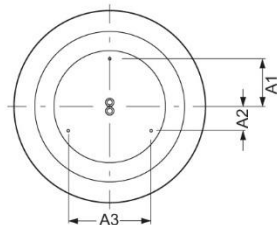

Surface-mounted luminaire. Round aluminium profile, texture painted. Suitable for ceiling and wall mounting. Housing colour traffic white RAL 9016. Direct distribution. Homogenous illumination by satinised special acrylic pane with high transmission. Electrical connection via five-pole feed-in and connection terminal with plug-in technology, with integrated protective earth connection and unlocking button, suitable for rigid and flexible cables up to 2,5mm<sup>2</sup>. Easy mounting due to bayonet lock and plug & play connection.

- Article No.: 4686156680
- Housing material: Aluminium
- Housing colour: traffic white RAL 9016
- Light distribution: direct distribution
- Type of installation: Individual surface mounting
- Certification mark: IP 20, Protection class I, Indoor, CE

## Dimensions

- Dimensions LxWxH/DxH: 600 x 69 (mm)
- Depth: 102 (mm)
- Mounting distance A1: 150 (mm)
- Mounting distance A2: 75 (mm)
- Mounting distance A3: 260 (mm)
- Weight (net): 7.5 (kg)