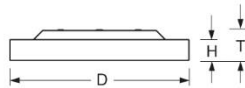

Surface-mounted luminaire. Round aluminium profile, texture painted. Suitable for ceiling and wall mounting. Housing colour traffic white RAL 9016. Direct distribution. Homogenous illumination by satinised special acrylic pane with high transmission. Electrical connection via five-pole feed-in and connection terminal with plug-in technology, with integrated protective earth connection and unlocking button, suitable for rigid and flexible cables up to 2,5mm<sup>2</sup>. Easy mounting due to bayonet lock and plug & play connection.

- Article No.: 4686156680
- Housing material: Aluminium
- Housing colour: traffic white RAL 9016
- Light distribution: direct distribution
- Type of installation: Individual surface mounting
- Certification mark: IP 20, Protection class I, Indoor, CE

## Dimensions

- Dimensions LxWxH/DxH: 600 x 69 (mm)
- Depth: 102 (mm)
- Mounting distance A1: 150 (mm)
- Mounting distance A2: 75 (mm)
- Mounting distance A3: 260 (mm)
- Weight (net): 7.5 (kg)