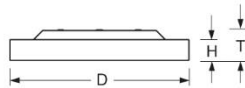

Dimensions

- Dimensions LxWxH/DxH: 600 x 69 (mm)
- Depth: 102 (mm)
- Mounting distance A1: 150 (mm)
- Mounting distance A2: 75 (mm)
- Mounting distance A3: 260 (mm)
- Weight (net): 7.5 (kg)

Lighting/Electrical