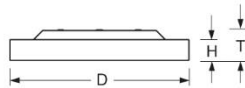

- Article No.: 4686134186
- Housing material: Aluminium
- Housing colour: white aluminium RAL 9006
- Light distribution: direct distribution
- Type of installation: Individual surface mounting
- Certification mark: IP 20, Protection class I, Indoor, CE

Dimensions

- Dimensions LxWxH/DxH: 600 x 69 (mm)
- Depth: 102 (mm)
- Mounting distance A1: 150 (mm)
- Mounting distance A2: 75 (mm)
- Mounting distance A3: 260 (mm)
- Weight (net): 7.5 (kg)

Lighting/Electrical

- Placement: LED, Colour rendering/Light colour CRI ≥ 80 / 3000K
- Direct/Indirect: 100 % / 0 %
- UGR lat/lon: 23.3 / 23.3
- Luminaire luminous flux: 6000 (lm)
- LED service life: 050000h L80/B10
- Luminaire luminous efficacy: 130 (lm/W)
- System output: 46 (W)
- Controller: Electronic driver (1 pcs.)
- Mains voltage max.: 230 V / 50 Hz
- Energy efficiency class: C