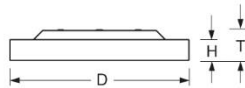

- Article No.: 4686134180
- Housing material: Aluminium
- Housing colour: traffic white RAL 9016
- Light distribution: direct distribution
- Type of installation: Individual surface mounting
- Certification mark: IP 20, Protection class I, Indoor, CE

Dimensions

- Dimensions LxWxH/DxH: 600 x 69 (mm)
- Depth: 102 (mm)
- Mounting distance A1: 150 (mm)
- Mounting distance A2: 75 (mm)
- Mounting distance A3: 260 (mm)
- Weight (net): 7.5 (kg)

Lighting/Electrical

- Placement: LED, Colour rendering/Light colour CRI ≥ 80 / 3000K
- Direct/Indirect: 100 % / 0 %
- UGR lat/lon: 23.3 / 23.3
- Luminaire luminous flux: 6000 (lm)
- LED service life: 050000h L80/B10
- Luminaire luminous efficacy: 130 (lm/W)
- System output: 46 (W)
- Controller: Electronic driver (1 pcs.)
- Mains voltage max.: 230 V / 50 Hz
- Energy efficiency class: C