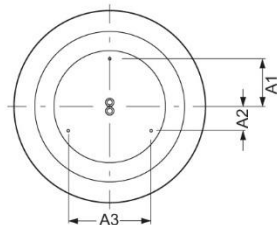

Surface-mounted luminaire. Round aluminium profile, texture painted. Suitable for ceiling and wall mounting. Housing colour traffic white RAL 9016. Direct distribution. Homogenous illumination by satinised special acrylic pane with high transmission. Electrical connection via three-pole feed-in and connection terminal with plug-in technology, with integrated protective earth connection and unlocking button, suitable for rigid and flexible cables up to 2,5mm². Easy mounting due to bayonet lock and plug & play connection.

- Article No.: 4686134180
- Housing material: Aluminium
- Housing colour: traffic white RAL 9016
- Light distribution: direct distribution
- Type of installation: Individual surface mounting
- Certification mark: IP 20, Protection class I, Indoor, CE

Dimensions

- Dimensions LxWxH/DxH: 600 x 69 (mm)
- Depth: 102 (mm)
- Mounting distance A1: 150 (mm)
- Mounting distance A2: 75 (mm)
- Mounting distance A3: 260 (mm)
- Weight (net): 7.5 (kg)

Lighting/Electrical