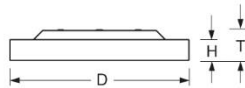

Dimensions

- Dimensions LxWxH/DxH: 600 x 69 (mm)
- Depth: 102 (mm)
- Mounting distance A1: 150 (mm)
- Mounting distance A2: 75 (mm)
- Mounting distance A3: 260 (mm)
- Weight (net): 7.5 (kg)

Lighting/Electrical

- Placement: LED, Colour rendering/Light colour CRI ≥ 80 / 3000K
- Direct/Indirect: 100 % / 0 %
- UGR lat/lon: 23.3 / 23.3
- Luminaire luminous flux: 6000 (lm)
- LED service life: 050000h L80/B10
- Luminaire luminous efficacy: 130 (lm/W)
- System output: 46 (W)
- Controller: Electronic driver (1 pcs.)
- Mains voltage max.: 230 V / 50 Hz
- Energy efficiency class: C