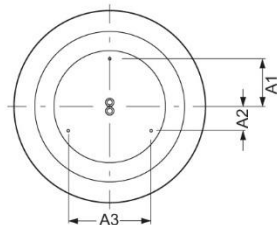

Surface-mounted luminaire. Round aluminium profile, texture painted. Suitable for ceiling and wall mounting. Housing colour black RAL 9005. Direct distribution. Homogenous illumination by satinised special acrylic pane with high transmission. Electrical connection via three-pole feed-in and connection terminal with plug-in technology, with integrated protective earth connection and unlocking button, suitable for rigid and flexible cables up to 2,5mm². Easy mounting due to bayonet lock and plug & play connection.

- Article No.: 4686134184
- Housing material: Aluminium
- Housing colour: black RAL 9005
- Light distribution: direct distribution
- Type of installation: Individual surface mounting
- Certification mark: IP 20, Protection class I, Indoor, CE

Dimensions

- Dimensions LxWxH/DxH: 600 x 69 (mm)
- Depth: 102 (mm)
- Mounting distance A1: 150 (mm)
- Mounting distance A2: 75 (mm)
- Mounting distance A3: 260 (mm)
- Weight (net): 7.5 (kg)

Lighting/Electrical