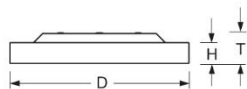

- Article No.: 4686136686
- Housing material: Aluminium
- Housing colour: white aluminium RAL 9006
- Light distribution: direct distribution
- Type of installation: Individual surface mounting
- Certification mark: IP 20, Protection class I, Indoor, CE

Dimensions

- Dimensions LxWxH/DxH: 600 x 69 (mm)
- Depth: 102 (mm)
- Mounting distance A1: 150 (mm)
- Mounting distance A2: 75 (mm)
- Mounting distance A3: 260 (mm)
- Weight (net): 7.5 (kg)

Lighting/Electrical