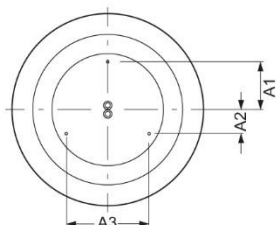

Surface-mounted luminaire. Round aluminium profile, texture painted. Suitable for ceiling and wall mounting. Housing colour white aluminium RAL 9006. Direct distribution. Homogenous illumination by satinised special acrylic pane with high transmission. Electrical connection via five-pole feed-in and connection terminal with plug-in technology, with integrated protective earth connection and unlocking button, suitable for rigid and flexible cables up to 2,5mm². Easy mounting due to bayonet lock and plug & play connection.

- Article No.: 4686136686
- Housing material: Aluminium
- Housing colour: white aluminium RAL 9006
- Light distribution: direct distribution
- Type of installation: Individual surface mounting
- Certification mark: IP 20, Protection class I, Indoor, CE

Dimensions

- Dimensions LxWxH/DxH: 600 x 69 (mm)
- Depth: 102 (mm)
- Mounting distance A1: 150 (mm)
- Mounting distance A2: 75 (mm)
- Mounting distance A3: 260 (mm)
- Weight (net): 7.5 (kg)

Lighting/Electrical