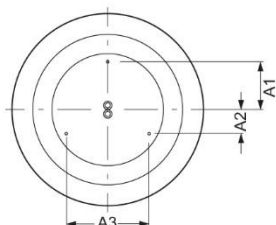

Surface-mounted luminaire. Round aluminium profile, texture painted. Suitable for ceiling and wall mounting. Housing colour traffic white RAL 9016. Direct distribution. Homogenous illumination by satinised special acrylic pane with high transmission. Electrical connection via five-pole feed-in and connection terminal with plug-in technology, with integrated protective earth connection and unlocking button, suitable for rigid and flexible cables up to 2,5mm². Easy mounting due to bayonet lock and plug & play connection.

- Article No.: 4686136680
- Housing material: Aluminium
- Housing colour: traffic white RAL 9016
- Light distribution: direct distribution
- Type of installation: Individual surface mounting
- Certification mark: IP 20, Protection class I, Indoor, CE

Dimensions

- Dimensions LxWxH/DxH: 600 x 69 (mm)
- Depth: 102 (mm)
- Mounting distance A1: 150 (mm)
- Mounting distance A2: 75 (mm)
- Mounting distance A3: 260 (mm)
- Weight (net): 7.5 (kg)

Lighting/Electrical