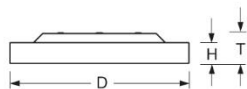

- Article No.: 4686136680
- Housing material: Aluminium
- Housing colour: traffic white RAL 9016
- Light distribution: direct distribution
- Type of installation: Individual surface mounting
- Certification mark: IP 20, Protection class I, Indoor, CE

Dimensions

- Dimensions LxWxH/DxH: 600 x 69 (mm)
- Depth: 102 (mm)
- Mounting distance A1: 150 (mm)
- Mounting distance A2: 75 (mm)
- Mounting distance A3: 260 (mm)
- Weight (net): 7.5 (kg)

Lighting/Electrical