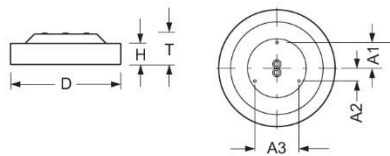

Surface-mounted luminaire. Round aluminium profile, texture painted. Suitable for ceiling mounting. Housing colour white aluminium RAL 9006. Direct distribution. Light distribution via microprismatic panel with conical glare elimination in multilayer technology. For VDU workstations $65^\circ < 3000\text{cd/m}^2$, $\text{UGR} \leq 19$ according to DIN EN 12464-1. Electrical connection via three-pole feed-in and connection terminal with plug-in technology, with integrated protective earth connection and unlocking button, suitable for rigid and flexible cables up to $2,5\text{mm}^2$. Easy mounting due to bayonet lock and plug & play connection.

- Article No.: 4684044156
- Housing material: Aluminium
- Housing colour: white aluminium RAL 9006
- Light distribution: direct distribution
- Type of installation: Individual surface mounting
- Certification mark: IP 20, Protection class I, VDU $65^\circ < 3000$, Indoor, CE

Dimensions

- Dimensions LxWxH/DxH: 365 x 69 (mm)
- Depth: 102 (mm)
- Mounting distance A1: 80 (mm)
- Mounting distance A2: 40 (mm)
- Mounting distance A3: 139 (mm)
- Weight (net): 3.3 (kg)

Lighting/Electrical

- Placement: LED, Colour rendering/Light colour CRI ≥ 80 / 4000K
- Direct/Indirect: 100 % / 0 %
- UGR lat/lon: 19.0 / 19.0
- Luminaire luminous flux: 1300 (lm)
- LED service life: 050000h L80/B10
- Luminaire luminous efficacy: 146 (lm/W)
- System output: 9 (W)
- Controller: Electronic driver (1 pcs.)
- Mains voltage max.: 230 V / 50 Hz
- Energy efficiency class: C