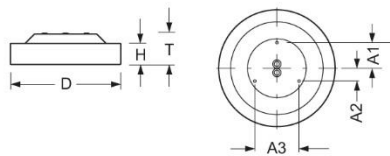

Surface-mounted luminaire. Round aluminium profile, texture painted. Suitable for ceiling mounting. Housing colour black RAL 9005. Direct distribution. Light distribution via microprismatic panel with conical glare elimination in multilayer technology. For VDU workstations $65^\circ < 3000\text{cd/m}^2$, $\text{UGR} \leq 19$ according to DIN EN 12464-1. Electrical connection via three-pole feed-in and connection terminal with plug-in technology, with integrated protective earth connection and unlocking button, suitable for rigid and flexible cables up to $2,5\text{mm}^2$. Easy mounting due to bayonet lock and plug & play connection.

- Article No.: 4684044154
- Housing material: Aluminium
- Housing colour: black RAL 9005
- Light distribution: direct distribution
- Type of installation: Individual surface mounting
- Certification mark: IP 20, Protection class I, VDU $65^\circ < 3000$, Indoor, CE

Dimensions

- Dimensions LxWxH/DxH: 365 x 69 (mm)
- Depth: 102 (mm)
- Mounting distance A1: 80 (mm)
- Mounting distance A2: 40 (mm)
- Mounting distance A3: 139 (mm)
- Weight (net): 3.3 (kg)

Lighting/Electrical

- Placement: LED, Colour rendering/Light colour CRI ≥ 80 / 4000K
- Direct/Indirect: 100 % / 0 %
- UGR lat/lon: 19.0 / 19.0
- Luminaire luminous flux: 1300 (lm)
- LED service life: 050000h L80/B10
- Luminaire luminous efficacy: 146 (lm/W)
- System output: 9 (W)
- Controller: Electronic driver (1 pcs.)
- Mains voltage max.: 230 V / 50 Hz
- Energy efficiency class: C