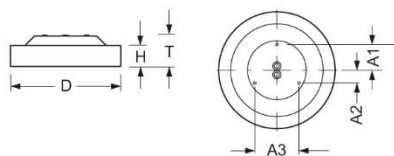

Surface-mounted luminaire. Round aluminium profile, texture painted. Suitable for ceiling mounting. Housing colour white aluminium RAL 9006. Direct distribution. Light distribution via microprismatic panel with conical glare elimination in multilayer technology. For VDU workstations $65^\circ < 3000\text{cd/m}^2$, $\text{UGR} \leq 19$ according to DIN EN 12464-1. Electrical connection via five-pole feed-in and connection terminal with plug-in technology, with integrated protective earth connection and unlocking button, suitable for rigid and flexible cables up to $2,5\text{mm}^2$. Easy mounting due to bayonet lock and plug & play connection.

- Article No.: 4684046656
- Housing material: Aluminium
- Housing colour: white aluminium RAL 9006
- Light distribution: direct distribution
- Type of installation: Individual surface mounting
- Certification mark: IP 20, Protection class I, VDU $65^\circ < 3000$, Indoor, CE

Dimensions

- Dimensions LxWxH/DxH: 365 x 69 (mm)
- Depth: 102 (mm)
- Mounting distance A1: 80 (mm)
- Mounting distance A2: 40 (mm)
- Mounting distance A3: 139 (mm)
- Weight (net): 3.3 (kg)

Lighting/Electrical