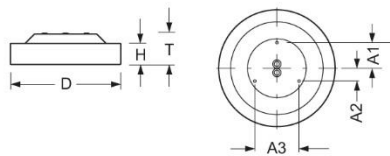

Surface-mounted luminaire. Round aluminium profile, texture painted. Suitable for ceiling mounting. Housing colour black RAL 9005. Direct distribution. Light distribution via microprismatic panel with conical glare elimination in multilayer technology. For VDU workstations $65^\circ < 3000\text{cd/m}^2$, $\text{UGR} \leq 19$ according to DIN EN 12464-1. Electrical connection via five-pole feed-in and connection terminal with plug-in technology, with integrated protective earth connection and unlocking button, suitable for rigid and flexible cables up to $2,5\text{mm}^2$. Easy mounting due to bayonet lock and plug & play connection.

- Article No.: 4684046654
- Housing material: Aluminium
- Housing colour: black RAL 9005
- Light distribution: direct distribution
- Type of installation: Individual surface mounting
- Certification mark: IP 20, Protection class I, VDU $65^\circ < 3000$, Indoor, CE

Dimensions

- Dimensions LxWxH/DxH: 365 x 69 (mm)
- Depth: 102 (mm)
- Mounting distance A1: 80 (mm)
- Mounting distance A2: 40 (mm)
- Mounting distance A3: 139 (mm)
- Weight (net): 3.3 (kg)

Lighting/Electrical