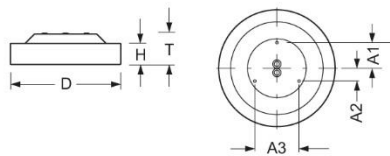

Surface-mounted luminaire. Round aluminium profile, texture painted. Suitable for ceiling mounting. Housing colour white aluminium RAL 9006. Direct distribution. Light distribution via microprismatic panel with conical glare elimination in multilayer technology. For VDU workstations  $65^\circ < 3000\text{cd/m}^2$ ,  $\text{UGR} \leq 19$  according to DIN EN 12464-1. Electrical connection via three-pole feed-in and connection terminal with plug-in technology, with integrated protective earth connection and unlocking button, suitable for rigid and flexible cables up to  $2,5\text{mm}^2$ . Easy mounting due to bayonet lock and plug & play connection.

- Article No.: 4684034156
- Housing material: Aluminium
- Housing colour: white aluminium RAL 9006
- Light distribution: direct distribution
- Type of installation: Individual surface mounting
- Certification mark: IP 20, Protection class I, VDU  $65^\circ < 3000$ , Indoor, CE

## Dimensions

- Dimensions LxWxH/DxH: 365 x 69 (mm)
- Depth: 102 (mm)
- Mounting distance A1: 80 (mm)
- Mounting distance A2: 40 (mm)
- Mounting distance A3: 139 (mm)
- Weight (net): 3.3 (kg)

## Lighting/Electrical

- Placement: LED, Colour rendering/Light colour CRI  $\geq 80$  / 3000K
- Direct/Indirect: 100 % / 0 %
- UGR lat/lon: 18.8 / 18.8
- Luminaire luminous flux: 1200 (lm)
- LED service life: 050000h L80/B10
- Luminaire luminous efficacy: 137 (lm/W)
- System output: 9 (W)
- Controller: Electronic driver (1 pcs.)
- Mains voltage max.: 230 V / 50 Hz
- Energy efficiency class: C