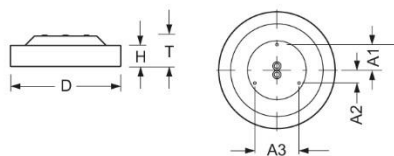

Surface-mounted luminaire. Round aluminium profile, texture painted. Suitable for ceiling mounting. Housing colour white aluminium RAL 9006. Direct distribution. Light distribution via microprismatic panel with conical glare elimination in multilayer technology. For VDU workstations  $65^\circ < 3000\text{cd/m}^2$ ,  $\text{UGR} \leq 19$  according to DIN EN 12464-1. Electrical connection via five-pole feed-in and connection terminal with plug-in technology, with integrated protective earth connection and unlocking button, suitable for rigid and flexible cables up to  $2,5\text{mm}^2$ . Easy mounting due to bayonet lock and plug & play connection.

- Article No.: 4684036656
- Housing material: Aluminium
- Housing colour: white aluminium RAL 9006
- Light distribution: direct distribution
- Type of installation: Individual surface mounting
- Certification mark: IP 20, Protection class I, VDU  $65^\circ < 3000$ , Indoor, CE

## Dimensions

- Dimensions LxWxH/DxH: 365 x 69 (mm)
- Depth: 102 (mm)
- Mounting distance A1: 80 (mm)
- Mounting distance A2: 40 (mm)
- Mounting distance A3: 139 (mm)
- Weight (net): 3.3 (kg)