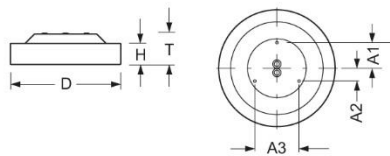

Surface-mounted luminaire. Round aluminium profile, texture painted. Suitable for ceiling mounting. Housing colour traffic white RAL 9016. Direct distribution. Light distribution via microprismatic panel with conical glare elimination in multilayer technology. For VDU workstations $65^\circ < 3000\text{cd/m}^2$, $\text{UGR} \leq 19$ according to DIN EN 12464-1. Electrical connection via five-pole feed-in and connection terminal with plug-in technology, with integrated protective earth connection and unlocking button, suitable for rigid and flexible cables up to 2,5mm². Easy mounting due to bayonet lock and plug & play connection.

- Article No.: 4684036650
- Housing material: Aluminium
- Housing colour: traffic white RAL 9016
- Light distribution: direct distribution
- Type of installation: Individual surface mounting
- Certification mark: IP 20, Protection class I, VDU $65^\circ < 3000$, Indoor, CE

Dimensions

- Dimensions LxWxH/DxH: 365 x 69 (mm)
- Depth: 102 (mm)
- Mounting distance A1: 80 (mm)
- Mounting distance A2: 40 (mm)
- Mounting distance A3: 139 (mm)
- Weight (net): 3.3 (kg)

Lighting/Electrical

- Placement: LED, Colour rendering/Light colour CRI $\geq 80 / 3000\text{K}$
- Direct/Indirect: 100 % / 0 %
- UGR lat/lon: 18.8 / 18.8
- Luminaire luminous flux: 1200 (lm)
- LED service life: 050000h L80/B10
- Luminaire luminous efficacy: 137 (lm/W)
- System output: 9 (W)
- Controller: Electronic driver DALI (1 pcs.)
- Mains voltage max.: 230 V / 50 Hz
- Energy efficiency class: C