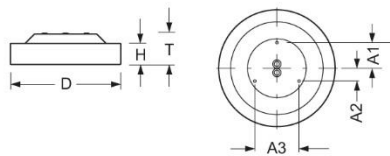

Surface-mounted luminaire. Round aluminium profile, texture painted. Suitable for ceiling mounting. Housing colour black RAL 9005. Direct distribution. Light distribution via microprismatic panel with conical glare elimination in multilayer technology. For VDU workstations $65^\circ < 3000\text{cd/m}^2$, $\text{UGR} \leq 19$ according to DIN EN 12464-1. Electrical connection via five-pole feed-in and connection terminal with plug-in technology, with integrated protective earth connection and unlocking button, suitable for rigid and flexible cables up to $2,5\text{mm}^2$. Easy mounting due to bayonet lock and plug & play connection.

- Article No.: 4684036654
- Housing material: Aluminium
- Housing colour: black RAL 9005
- Light distribution: direct distribution
- Type of installation: Individual surface mounting
- Certification mark: IP 20, Protection class I, VDU $65^\circ < 3000$, Indoor, CE

Dimensions

- Dimensions LxWxH/DxH: 365 x 69 (mm)
- Depth: 102 (mm)
- Mounting distance A1: 80 (mm)
- Mounting distance A2: 40 (mm)
- Mounting distance A3: 139 (mm)
- Weight (net): 3.3 (kg)

Lighting/Electrical