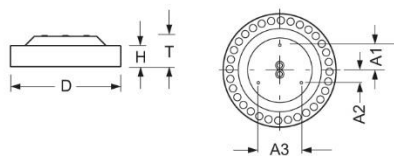

Surface-mounted luminaire. Round aluminium profile, texture painted. Suitable for ceiling and wall mounting. Housing colour white aluminium RAL 9006. Direct/indirect distribution. Homogenous illumination by satinised special acrylic pane with high transmission. Indirect ratio for a smooth ceiling/wall illumination. Electrical connection via three-pole feed-in and connection terminal with plug-in technology, with integrated protective earth connection and unlocking button, suitable for rigid and flexible cables up to 2,5mm<sup>2</sup>. Easy mounting due to bayonet lock and plug & play connection.

- Article No.: 4674134186
- Housing material: Aluminium
- Housing colour: white aluminium RAL 9006
- Light distribution: direct/indirect distribution
- Type of installation: Individual surface mounting
- Certification mark: IP 20, Protection class I, Indoor, CE

## Dimensions

- Dimensions LxWxH/DxH: 365 x 69 (mm)
- Depth: 102 (mm)
- Mounting distance A1: 80 (mm)
- Mounting distance A2: 40 (mm)
- Mounting distance A3: 139 (mm)
- Weight (net): 3.3 (kg)