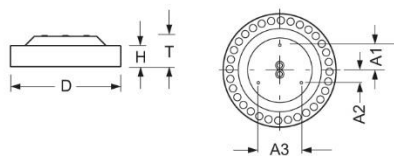

Surface-mounted luminaire. Round aluminium profile, texture painted. Suitable for ceiling and wall mounting. Housing colour black RAL 9005. Direct/indirect distribution. Homogenous illumination by satinised special acrylic pane with high transmission. Indirect ratio for a smooth ceiling/wall illumination. Electrical connection via three-pole feed-in and connection terminal with plug-in technology, with integrated protective earth connection and unlocking button, suitable for rigid and flexible cables up to 2,5mm². Easy mounting due to bayonet lock and plug & play connection.

- Article No.: 4674134184
- Housing material: Aluminium
- Housing colour: black RAL 9005
- Light distribution: direct/indirect distribution
- Type of installation: Individual surface mounting
- Certification mark: IP 20, Protection class I, Indoor, CE

Dimensions

- Dimensions LxWxH/DxH: 365 x 69 (mm)
- Depth: 102 (mm)
- Mounting distance A1: 80 (mm)
- Mounting distance A2: 40 (mm)
- Mounting distance A3: 139 (mm)
- Weight (net): 3.3 (kg)

Lighting/Electrical

- Placement: LED, Colour rendering/Light colour CRI ≥ 80 / 3000K
- Direct/Indirect: 96 % / 4 %
- UGR lat/lon: 23.6 / 23.6
- Luminaire luminous flux: 2600 (lm)
- LED service life: 050000h L80/B10
- Luminaire luminous efficacy: 118 (lm/W)
- System output: 23 (W)
- Controller: Electronic driver (1 pcs.)
- Mains voltage max.: 230 V / 50 Hz
- Energy efficiency class: C