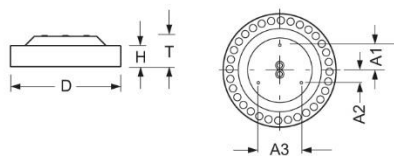

Surface-mounted luminaire. Round aluminium profile, texture painted. Suitable for ceiling and wall mounting. Housing colour white aluminium RAL 9006. Direct/indirect distribution. Homogenous illumination by satinised special acrylic pane with high transmission. Indirect ratio for a smooth ceiling/wall illumination. Electrical connection via five-pole feed-in and connection terminal with plug-in technology, with integrated protective earth connection and unlocking button, suitable for rigid and flexible cables up to 2,5mm<sup>2</sup>. Easy mounting due to bayonet lock and plug & play connection.

- Article No.: 4674136686
- Housing material: Aluminium
- Housing colour: white aluminium RAL 9006
- Light distribution: direct/indirect distribution
- Type of installation: Individual surface mounting
- Certification mark: IP 20, Protection class I, Indoor, CE

## Dimensions

- Dimensions LxWxH/DxH: 365 x 69 (mm)
- Depth: 102 (mm)
- Mounting distance A1: 80 (mm)
- Mounting distance A2: 40 (mm)
- Mounting distance A3: 139 (mm)
- Weight (net): 3.3 (kg)