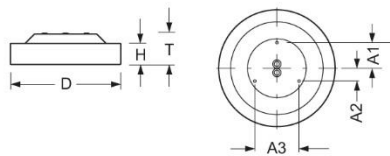

Surface-mounted luminaire. Round aluminium profile, texture painted. Suitable for ceiling and wall mounting. Housing colour white aluminium RAL 9006. Direct distribution. Homogenous illumination by satinised special acrylic pane with high transmission. Electrical connection via three-pole feed-in and connection terminal with plug-in technology, with integrated protective earth connection and unlocking button, suitable for rigid and flexible cables up to 2,5mm². Easy mounting due to bayonet lock and plug & play connection.

- Article No.: 4684144186
- Housing material: Aluminium
- Housing colour: white aluminium RAL 9006
- Light distribution: direct distribution
- Type of installation: Individual surface mounting
- Certification mark: IP 20, Protection class I, Indoor, CE

Dimensions

- Dimensions LxWxH/DxH: 365 x 69 (mm)
- Depth: 102 (mm)
- Mounting distance A1: 80 (mm)
- Mounting distance A2: 40 (mm)
- Mounting distance A3: 139 (mm)
- Weight (net): 3.3 (kg)

Lighting/Electrical

- Placement: LED, Colour rendering/Light colour CRI ≥ 80 / 4000K
- Direct/Indirect: 100 % / 0 %
- UGR lat/lon: 24.1 / 24.1
- Luminaire luminous flux: 2700 (lm)
- LED service life: 050000h L80/B10
- Luminaire luminous efficacy: 119 (lm/W)
- System output: 23 (W)
- Controller: Electronic driver (1 pcs.)
- Mains voltage max.: 230 V / 50 Hz
- Energy efficiency class: C