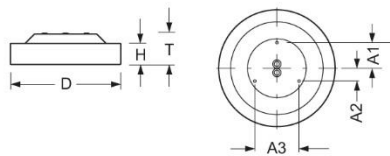

Surface-mounted luminaire. Round aluminium profile, texture painted. Suitable for ceiling and wall mounting. Housing colour traffic white RAL 9016. Direct distribution. Homogenous illumination by satinised special acrylic pane with high transmission. Electrical connection via three-pole feed-in and connection terminal with plug-in technology, with integrated protective earth connection and unlocking button, suitable for rigid and flexible cables up to 2,5mm<sup>2</sup>. Easy mounting due to bayonet lock and plug & play connection.

- Article No.: 4684144180
- Housing material: Aluminium
- Housing colour: traffic white RAL 9016
- Light distribution: direct distribution
- Type of installation: Individual surface mounting
- Certification mark: IP 20, Protection class I, Indoor, CE

## Dimensions

- Dimensions LxWxH/DxH: 365 x 69 (mm)
- Depth: 102 (mm)
- Mounting distance A1: 80 (mm)
- Mounting distance A2: 40 (mm)
- Mounting distance A3: 139 (mm)
- Weight (net): 3.3 (kg)