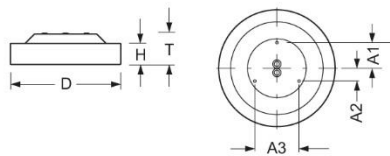

Surface-mounted luminaire. Round aluminium profile, texture painted. Suitable for ceiling and wall mounting. Housing colour black RAL 9005. Direct distribution. Homogenous illumination by satinised special acrylic pane with high transmission. Electrical connection via three-pole feed-in and connection terminal with plug-in technology, with integrated protective earth connection and unlocking button, suitable for rigid and flexible cables up to 2,5mm². Easy mounting due to bayonet lock and plug & play connection.

- Article No.: 4684144184
- Housing material: Aluminium
- Housing colour: black RAL 9005
- Light distribution: direct distribution
- Type of installation: Individual surface mounting
- Certification mark: IP 20, Protection class I, Indoor, CE

Dimensions

- Dimensions LxWxH/DxH: 365 x 69 (mm)
- Depth: 102 (mm)
- Mounting distance A1: 80 (mm)
- Mounting distance A2: 40 (mm)
- Mounting distance A3: 139 (mm)
- Weight (net): 3.3 (kg)

Lighting/Electrical

- Placement: LED, Colour rendering/Light colour CRI ≥ 80 / 4000K
- Direct/Indirect: 100 % / 0 %
- UGR lat/lon: 24.1 / 24.1
- Luminaire luminous flux: 2700 (lm)
- LED service life: 050000h L80/B10
- Luminaire luminous efficacy: 119 (lm/W)
- System output: 23 (W)
- Controller: Electronic driver (1 pcs.)
- Mains voltage max.: 230 V / 50 Hz
- Energy efficiency class: C