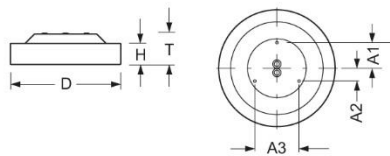

Surface-mounted luminaire. Round aluminium profile, texture painted. Suitable for ceiling and wall mounting. Housing colour white aluminium RAL 9006. Direct distribution. Homogenous illumination by satinised special acrylic pane with high transmission. Electrical connection via five-pole feed-in and connection terminal with plug-in technology, with integrated protective earth connection and unlocking button, suitable for rigid and flexible cables up to 2,5mm². Easy mounting due to bayonet lock and plug & play connection.

- Article No.: 4684146686
- Housing material: Aluminium
- Housing colour: white aluminium RAL 9006
- Light distribution: direct distribution
- Type of installation: Individual surface mounting
- Certification mark: IP 20, Protection class I, Indoor, CE

Dimensions

- Dimensions LxWxH/DxH: 365 x 69 (mm)
- Depth: 102 (mm)
- Mounting distance A1: 80 (mm)
- Mounting distance A2: 40 (mm)
- Mounting distance A3: 139 (mm)
- Weight (net): 3.3 (kg)

Lighting/Electrical