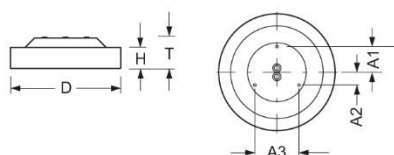

Surface-mounted luminaire. Round aluminium profile, texture painted. Suitable for ceiling and wall mounting. Housing colour traffic white RAL 9016. Direct distribution. Homogenous illumination by satinised special acrylic pane with high transmission. Electrical connection via five-pole feed-in and connection terminal with plug-in technology, with integrated protective earth connection and unlocking button, suitable for rigid and flexible cables up to 2,5mm<sup>2</sup>. Easy mounting due to bayonet lock and plug & play connection.

- Article No.: 4684146680
- Housing material: Aluminium
- Housing colour: traffic white RAL 9016
- Light distribution: direct distribution
- Type of installation: Individual surface mounting
- Certification mark: IP 20, Protection class I, Indoor, CE

## Dimensions

- Dimensions LxWxH/DxH: 365 x 69 (mm)
- Depth: 102 (mm)
- Mounting distance A1: 80 (mm)
- Mounting distance A2: 40 (mm)
- Mounting distance A3: 139 (mm)
- Weight (net): 3.3 (kg)