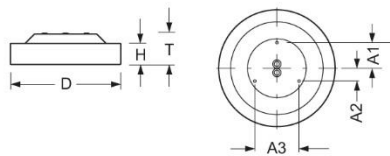

Surface-mounted luminaire. Round aluminium profile, texture painted. Suitable for ceiling and wall mounting. Housing colour black RAL 9005. Direct distribution. Homogenous illumination by satinised special acrylic pane with high transmission. Electrical connection via five-pole feed-in and connection terminal with plug-in technology, with integrated protective earth connection and unlocking button, suitable for rigid and flexible cables up to 2,5mm². Easy mounting due to bayonet lock and plug & play connection.

- Article No.: 4684146684
- Housing material: Aluminium
- Housing colour: black RAL 9005
- Light distribution: direct distribution
- Type of installation: Individual surface mounting
- Certification mark: IP 20, Protection class I, Indoor, CE

Dimensions

- Dimensions LxWxH/DxH: 365 x 69 (mm)
- Depth: 102 (mm)
- Mounting distance A1: 80 (mm)
- Mounting distance A2: 40 (mm)
- Mounting distance A3: 139 (mm)
- Weight (net): 3.3 (kg)

Lighting/Electrical