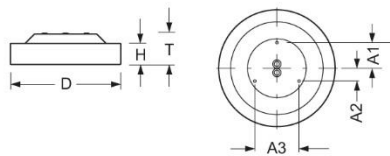

Surface-mounted luminaire. Round aluminium profile, texture painted. Suitable for ceiling and wall mounting. Housing colour white aluminium RAL 9006. Direct distribution. Homogenous illumination by satinised special acrylic pane with high transmission. Electrical connection via three-pole feed-in and connection terminal with plug-in technology, with integrated protective earth connection and unlocking button, suitable for rigid and flexible cables up to 2,5mm<sup>2</sup>. Easy mounting due to bayonet lock and plug & play connection.

- Article No.: 4684134186
- Housing material: Aluminium
- Housing colour: white aluminium RAL 9006
- Light distribution: direct distribution
- Type of installation: Individual surface mounting
- Certification mark: IP 20, Protection class I, Indoor, CE

## Dimensions

- Dimensions LxWxH/DxH: 365 x 69 (mm)
- Depth: 102 (mm)
- Mounting distance A1: 80 (mm)
- Mounting distance A2: 40 (mm)
- Mounting distance A3: 139 (mm)
- Weight (net): 3.3 (kg)