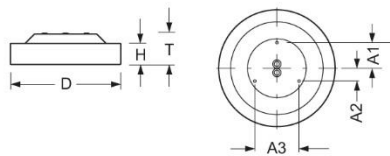

Surface-mounted luminaire. Round aluminium profile, texture painted. Suitable for ceiling and wall mounting. Housing colour traffic white RAL 9016. Direct distribution. Homogenous illumination by satinised special acrylic pane with high transmission. Electrical connection via three-pole feed-in and connection terminal with plug-in technology, with integrated protective earth connection and unlocking button, suitable for rigid and flexible cables up to 2,5mm<sup>2</sup>. Easy mounting due to bayonet lock and plug & play connection.

- Article No.: 4684134180
- Housing material: Aluminium
- Housing colour: traffic white RAL 9016
- Light distribution: direct distribution
- Type of installation: Individual surface mounting
- Certification mark: IP 20, Protection class I, Indoor, CE

## Dimensions

- Dimensions LxWxH/DxH: 365 x 69 (mm)
- Depth: 102 (mm)
- Mounting distance A1: 80 (mm)
- Mounting distance A2: 40 (mm)
- Mounting distance A3: 139 (mm)
- Weight (net): 3.3 (kg)