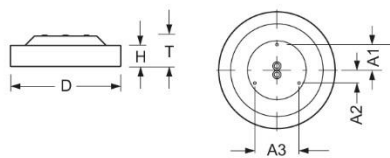

- Article No.: 4684134184
- Housing material: Aluminium
- Housing colour: black RAL 9005
- Light distribution: direct distribution
- Type of installation: Individual surface mounting
- Certification mark: IP 20, Protection class I, Indoor, CE

Dimensions

- Dimensions LxWxH/DxH: 365 x 69 (mm)
- Depth: 102 (mm)
- Mounting distance A1: 80 (mm)
- Mounting distance A2: 40 (mm)
- Mounting distance A3: 139 (mm)
- Weight (net): 3.3 (kg)

Lighting/Electrical

- Placement: LED, Colour rendering/Light colour CRI ≥ 80 / 3000K
- Direct/Indirect: 100 % / 0 %
- UGR lat/lon: 23.9 / 23.9
- Luminaire luminous flux: 2500 (lm)
- LED service life: 050000h L80/B10
- Luminaire luminous efficacy: 113 (lm/W)
- System output: 23 (W)
- Controller: Electronic driver (1 pcs.)
- Mains voltage max.: 230 V / 50 Hz
- Energy efficiency class: C