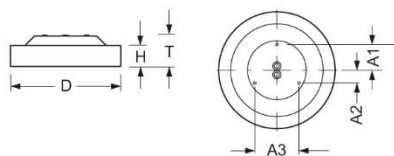

Surface-mounted luminaire. Round aluminium profile, texture painted. Suitable for ceiling and wall mounting. Housing colour white aluminium RAL 9006. Direct distribution. Homogenous illumination by satinised special acrylic pane with high transmission. Electrical connection via five-pole feed-in and connection terminal with plug-in technology, with integrated protective earth connection and unlocking button, suitable for rigid and flexible cables up to 2,5mm². Easy mounting due to bayonet lock and plug & play connection.

- Article No.: 4684136686
- Housing material: Aluminium
- Housing colour: white aluminium RAL 9006
- Light distribution: direct distribution
- Type of installation: Individual surface mounting
- Certification mark: IP 20, Protection class I, Indoor, CE

Dimensions

- Dimensions LxWxH/DxH: 365 x 69 (mm)
- Depth: 102 (mm)
- Mounting distance A1: 80 (mm)
- Mounting distance A2: 40 (mm)
- Mounting distance A3: 139 (mm)
- Weight (net): 3.3 (kg)

Lighting/Electrical