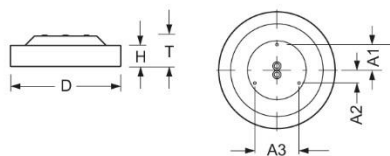

Surface-mounted luminaire. Round aluminium profile, texture painted. Suitable for ceiling and wall mounting. Housing colour traffic white RAL 9016. Direct distribution. Homogenous illumination by satinised special acrylic pane with high transmission. Electrical connection via five-pole feed-in and connection terminal with plug-in technology, with integrated protective earth connection and unlocking button, suitable for rigid and flexible cables up to 2,5mm<sup>2</sup>. Easy mounting due to bayonet lock and plug & play connection.

- Article No.: 4684136680
- Housing material: Aluminium
- Housing colour: traffic white RAL 9016
- Light distribution: direct distribution
- Type of installation: Individual surface mounting
- Certification mark: IP 20, Protection class I, Indoor, CE

## Dimensions

- Dimensions LxWxH/DxH: 365 x 69 (mm)
- Depth: 102 (mm)
- Mounting distance A1: 80 (mm)
- Mounting distance A2: 40 (mm)
- Mounting distance A3: 139 (mm)
- Weight (net): 3.3 (kg)