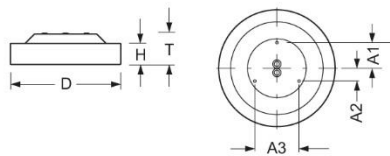

Surface-mounted luminaire. Round aluminium profile, texture painted. Suitable for ceiling and wall mounting. Housing colour black RAL 9005. Direct distribution. Homogenous illumination by satinised special acrylic pane with high transmission. Electrical connection via five-pole feed-in and connection terminal with plug-in technology, with integrated protective earth connection and unlocking button, suitable for rigid and flexible cables up to 2,5mm². Easy mounting due to bayonet lock and plug & play connection.

- Article No.: 4684136684
- Housing material: Aluminium
- Housing colour: black RAL 9005
- Light distribution: direct distribution
- Type of installation: Individual surface mounting
- Certification mark: IP 20, Protection class I, Indoor, CE

Dimensions

- Dimensions LxWxH/DxH: 365 x 69 (mm)
- Depth: 102 (mm)
- Mounting distance A1: 80 (mm)
- Mounting distance A2: 40 (mm)
- Mounting distance A3: 139 (mm)
- Weight (net): 3.3 (kg)

Lighting/Electrical