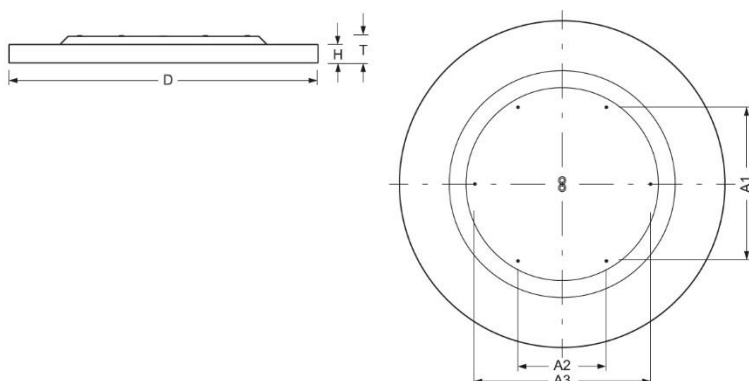

Surface-mounted luminaire. Round aluminium profile, texture painted. Suitable for ceiling mounting. Housing colour white aluminium RAL 9006. Direct distribution. Light distribution via microprismatic panel with conical glare elimination in multilayer technology. For VDU workstations $65^\circ < 3000\text{cd/m}^2$, $\text{UGR} \leq 19$ according to DIN EN 12464-1. Electrical connection via three-pole feed-in and connection terminal with plug-in technology, with integrated protective earth connection and unlocking button, suitable for rigid and flexible cables up to $2,5\text{mm}^2$. Easy mounting due to bayonet lock and plug & play connection.

- Article No.: 4681044156
- Housing material: Aluminium
- Housing colour: white aluminium RAL 9006
- Light distribution: direct distribution
- Type of installation: Individual surface mounting
- Certification mark: IP 20, Protection class I, VDU $65^\circ < 3000$, Indoor, CE

Dimensions

- Dimensions LxWxH/DxH: 1160 x 69 (mm)
- Depth: 102 (mm)
- Mounting distance A1: 546 (mm)
- Mounting distance A2: 315 (mm)
- Mounting distance A3: 630 (mm)
- Weight (net): 25.6 (kg)

Lighting/Electrical