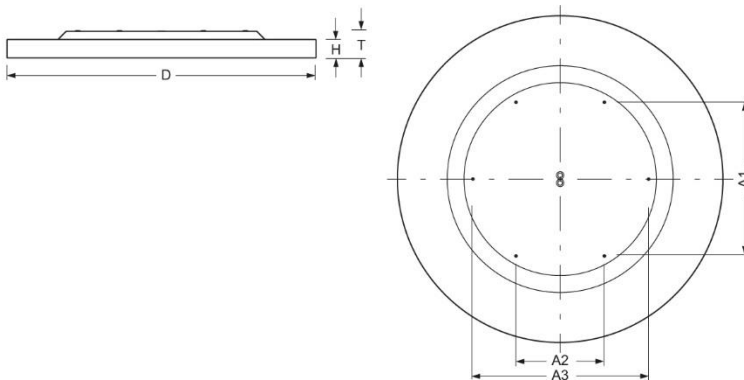

Surface-mounted luminaire. Round aluminium profile, texture painted. Suitable for ceiling mounting. Housing colour white aluminium RAL 9006. Direct distribution. Light distribution via microprismatic panel with conical glare elimination in multilayer technology. For VDU workstations $65^\circ < 3000\text{cd/m}^2$, $\text{UGR} \leq 19$ according to DIN EN 12464-1. Electrical connection via three-pole feed-in and connection terminal with plug-in technology, with integrated protective earth connection and unlocking button, suitable for rigid and flexible cables up to $2,5\text{mm}^2$. Easy mounting due to bayonet lock and plug & play connection.

- Article No.: 4681034156
- Housing material: Aluminium
- Housing colour: white aluminium RAL 9006
- Light distribution: direct distribution
- Type of installation: Individual surface mounting
- Certification mark: IP 20, Protection class I, VDU $65^\circ < 3000$, Indoor, CE

Dimensions

- Dimensions LxWxH/DxH: 1160 x 69 (mm)
- Depth: 102 (mm)
- Mounting distance A1: 546 (mm)
- Mounting distance A2: 315 (mm)
- Mounting distance A3: 630 (mm)
- Weight (net): 25.6 (kg)

Lighting/Electrical

- Placement: LED, Colour rendering/Light colour CRI ≥ 80 / 3000K
- Direct/Indirect: 100 % / 0 %
- UGR lat/lon: 18.9 / 18.9
- Luminaire luminous flux: 14200 (lm)
- LED service life: 050000h L80/B10
- Luminaire luminous efficacy: 144 (lm/W)
- System output: 99 (W)
- Controller: Electronic driver (2 pcs.)
- Mains voltage max.: 230 V / 50 Hz
- Energy efficiency class: C